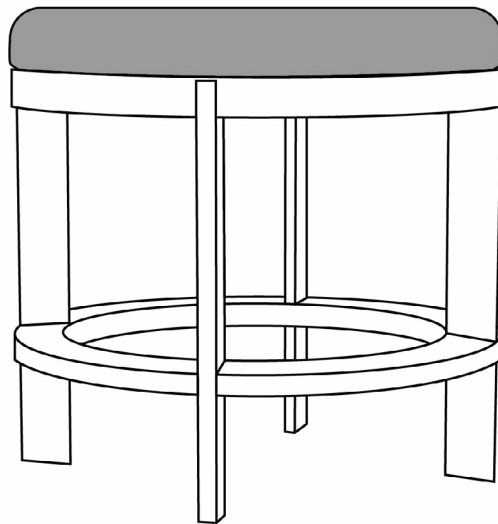

# Celeste Stool SHORT

aloka

A solid white oak base gives this swivel stool and footrest real sturdiness. A firm cushion upholstered in an aloka quilt, makes it a conversation piece, and gives any room an instant refresh. Available in three heights and three wood finishes.

## DETAILS

- Made in Hickory, North Carolina
- Lead time: 4-6 weeks from receipt and approval of COM form
- Crafted in solid white oak and available in three finishes

Description	Dimensions (HxWxD)
Celeste Bar Stool	30" x 17" x 17"
Celeste Counter Stool	26" x 17" x 17"
Celeste Short Stool	17" x 15" x 15"